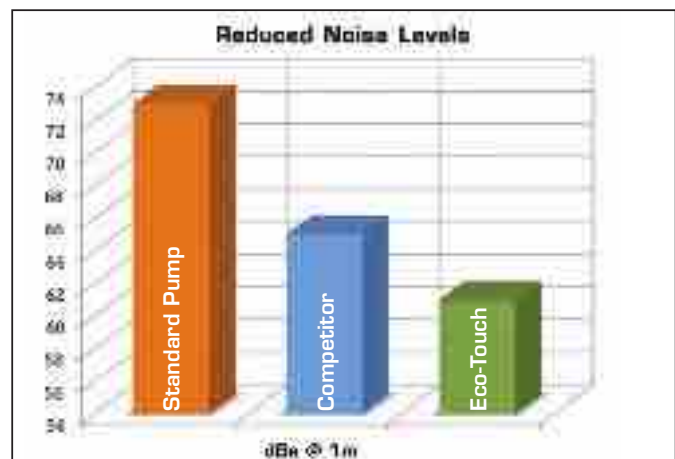

BADU® ECO-TOUCH

The green pump that saves you money

NOW WITH 6-STAR RATING

A sparkling, clean pool is no longer a drain on your pocket or the environment.

The BADU EcoTouch 3-speed pump decreases power usage and Carbon emissions, lowers energy costs and reduces noise levels – which keeps everyone happy.

- 3 speeds – 1900 rpm (filtration and circulation), 2410 rpm (manual vacuuming) or 2850 rpm (high speed for more efficient backwashing)
- Virtually noiseless at low speed
- Significantly reduces energy usage depending on method of operation
- Totally enclosed, fan cooled, permanent magnet brushless DC motor for simple servicing
- Motor double sealed for total separation between the pool water and the pump shaft
- German design and engineering combined for ultimate efficiency
- Can be used for pool water with a salt level of up to 5000ppm
- Corrosion resistant with the use of stainless steel shaft and high quality, 100% recyclable plastics
- 2-part screw on/screw off lid

By operating the revolutionary BADU Eco Touch pump across its three speeds, you can save over 80% of the energy consumed by running a normal 1hp pump.

WARRANTY

Five (5) year Factory Warranty on the following wet end components: Casing, Diffuser, Gland Housing, Impeller and Mechanical Seal. Two (2) year warranty on motor and in all commercial applications.

CONTINENTAL WATER Incorporating IBC Water

ABN: 71 050 287 735

1300 166 253 for Sales and Service
e sales@continentalwater.com.au / accounts@continentalwater.com.au

New South Wales Office
t (02) 8814 2800
f (02) 9838 7030

Victorian Office
t (03) 9739 9200
f (03) 9720 3304

Queensland Office
t (07) 3434 1100
f (07) 3219 2266

New Zealand Office
t 0011 64 9570 9570
f 0015 64 9527 7641