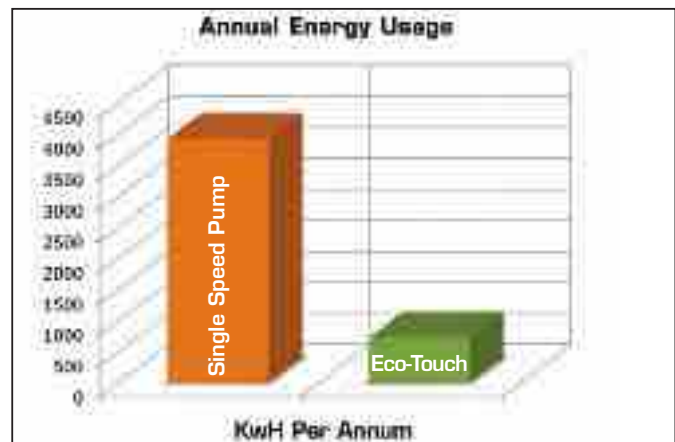

BADU® ECO-TOUCH

The green pump that saves you money

NOW WITH 6-STAR RATING

A sparkling, clean pool is no longer a drain on your pocket or the environment.

The BADU EcoTouch 3-speed pump decreases power usage and Carbon emissions, lowers energy costs and reduces noise levels – which keeps everyone happy.

- 3 speeds – 1900 rpm (filtration and circulation), 2410 rpm (manual vacuuming) or 2850 rpm (high speed for more efficient backwashing)
- Virtually noiseless at low speed
- Significantly reduces energy usage depending on method of operation
- Totally enclosed, fan cooled, permanent magnet brushless DC motor for simple servicing
- Motor double sealed for total separation between the pool water and the pump shaft
- German design and engineering combined for ultimate efficiency
- Can be used for pool water with a salt level of up to 5000ppm
- Corrosion resistant with the use of stainless steel shaft and high quality, 100% recyclable plastics
- 2-part screw on/screw off lid

By operating the revolutionary BADU Eco Touch pump across its three speeds, you can save over 80% of the energy consumed by running a normal 1hp pump.

WARRANTY

Five (5) year Factory Warranty on the following wet end components: Casing, Diffuser, Gland Housing, Impeller and Mechanical Seal. Two (2) year warranty on motor and in all commercial applications.

CONTINENTAL WATER Incorporating IBC Water

ABN: 71 050 287 735

1300 166 253 for Sales and Service
e sales@continentalwater.com.au / accounts@continentalwater.com.au

New South Wales Office
t (02) 8814 2800
f (02) 9838 7030

Victorian Office
t (03) 9739 9200
f (03) 9720 3304

Queensland Office
t (07) 3434 1100
f (07) 3219 2266

New Zealand Office
t 0011 64 9570 9570
f 0015 64 9527 7641