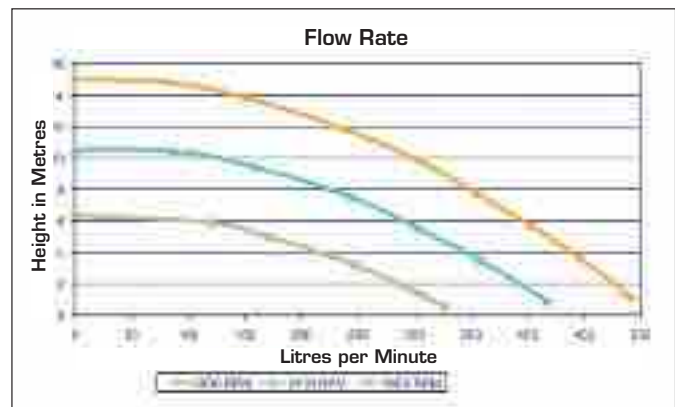

BADU® ECO-TOUCH

The green pump that saves you money

NOW WITH 6-STAR RATING

A sparkling, clean pool is no longer a drain on your pocket or the environment.

The BADU EcoTouch 3-speed pump decreases power usage and Carbon emissions, lowers energy costs and reduces noise levels – which keeps everyone happy.

- 3 speeds – 1900 rpm (filtration and circulation), 2410 rpm (manual vacuuming) or 2850 rpm (high speed for more efficient backwashing)
- Virtually noiseless at low speed
- Significantly reduces energy usage depending on method of operation
- Totally enclosed, fan cooled, permanent magnet brushless DC motor for simple servicing
- Motor double sealed for total separation between the pool water and the pump shaft
- German design and engineering combined for ultimate efficiency
- Can be used for pool water with a salt level of up to 5000ppm
- Corrosion resistant with the use of stainless steel shaft and high quality, 100% recyclable plastics
- 2-part screw on/screw off lid

By operating the revolutionary BADU Eco Touch pump across its three speeds, you can save over 80% of the energy consumed by running a normal 1hp pump.

WARRANTY

Five (5) year Factory Warranty on the following wet end components: Casing, Diffuser, Gland Housing, Impeller and Mechanical Seal. Two (2) year warranty on motor and in all commercial applications.

CONTINENTAL WATER Incorporating IBC Water

ABN: 71 050 287 735

1300 166 253 for Sales and Service
e sales@continentalwater.com.au / accounts@continentalwater.com.au

New South Wales Office
t (02) 8814 2800
f (02) 9838 7030

Victorian Office
t (03) 9739 9200
f (03) 9720 3304

Queensland Office
t (07) 3434 1100
f (07) 3219 2266

New Zealand Office
t 0011 64 9570 9570
f 0015 64 9527 7641