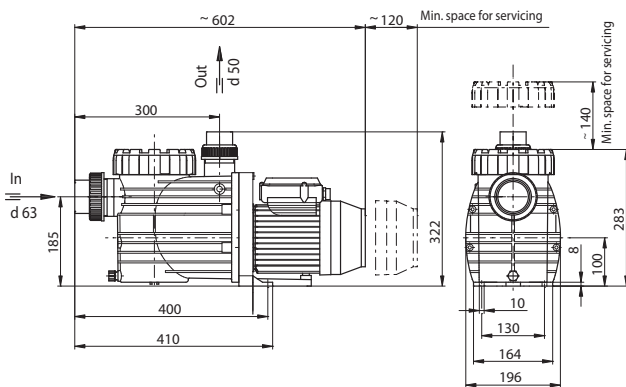

BADU® ECO-TOUCH

The green pump that saves you money

NOW WITH 6-STAR RATING

A sparkling, clean pool is no longer a drain on your pocket or the environment.

The BADU EcoTouch 3-speed pump decreases power usage and Carbon emissions, lowers energy costs and reduces noise levels – which keeps everyone happy.

- 3 speeds – 1900 rpm (filtration and circulation), 2410 rpm (manual vacuuming) or 2850 rpm (high speed for more efficient backwashing)
- Virtually noiseless at low speed
- Significantly reduces energy usage depending on method of operation
- Totally enclosed, fan cooled, permanent magnet brushless DC motor for simple servicing
- Motor double sealed for total separation between the pool water and the pump shaft
- German design and engineering combined for ultimate efficiency
- Can be used for pool water with a salt level of up to 5000ppm
- Corrosion resistant with the use of stainless steel shaft and high quality, 100% recyclable plastics
- 2-part screw on/screw off lid

By operating the revolutionary BADU Eco Touch pump across its three speeds, you can save over 80% of the energy consumed by running a normal 1hp pump.

WARRANTY

Five (5) year Factory Warranty on the following wet end components: Casing, Diffuser, Gland Housing, Impeller and Mechanical Seal. Two (2) year warranty on motor and in all commercial applications.

CONTINENTAL WATER Incorporating IBC Water

ABN: 71 050 287 735

1300 166 253 for Sales and Service
e sales@continentalwater.com.au / accounts@continentalwater.com.au

New South Wales Office
t (02) 8814 2800
f (02) 9838 7030

Victorian Office
t (03) 9739 9200
f (03) 9720 3304

Queensland Office
t (07) 3434 1100
f (07) 3219 2266

New Zealand Office
t 0011 64 9570 9570
f 0015 64 9527 7641