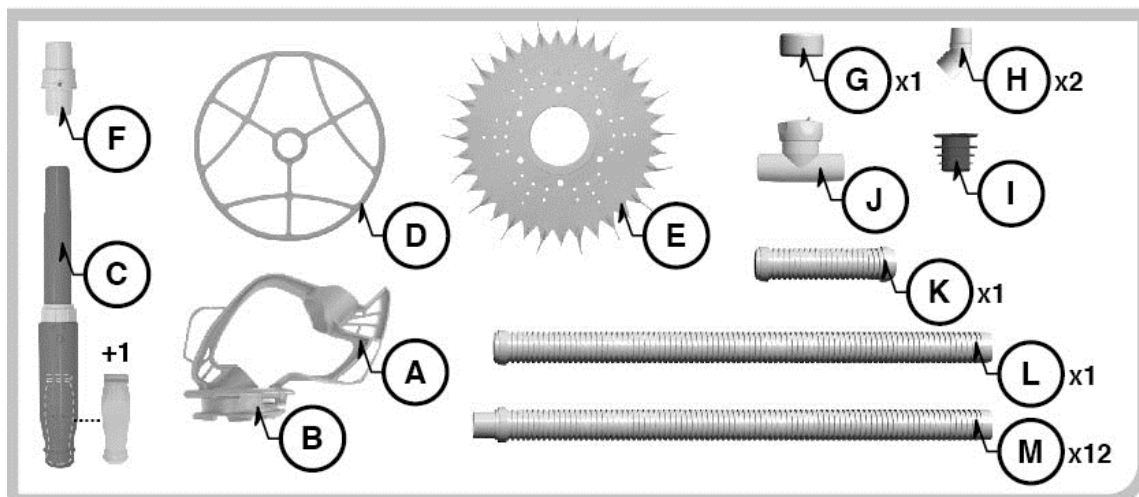

CLEANER COMPONENTS

Item	Description	Quantity
A & B	Cleaner Support & Foot Pad	1
C	Cleaner Diaphragm Chamber	1
D	Cleaner Top Ring-Bumper	1
E	Cleaner Skirt/Mat	1
F	Cleaner Hose Swivel Connector	1
G	Cleaner Hose Weight	1
H	Cleaner Skimmer Plate 45° Elbow	2
I	Cleaner Hose Cuff Adaptor/Vacuum Plug	1
J	Cleaner Pressure Regulator	1
K	Cleaner Hose for connection to the Top Ring Bumper (D) Diaphragm Chamber (C) and Hose Swivel (F)	1
L	Cleaner Hose for connection to the back of the Hose Swivel (F)	1
M	Cleaner Hose lengths	12

SPECIFICATIONS	SUCTION CLEANER
Model number	APCSC
Maximum pool length	10m
Climbs walls	Yes
Cable/hose length	10.4m
Swivel cable to avoid tangles	Yes
Required suction rate	6m³ per hr 100 lpm
Minimum pump power	550W
Weight	4.0kg
Warranty	1 Year

Note: Suction cleaner is not suitable for soft wall or inflatable pools

davey.com.au | daveynz.co.nz | daveyeurope.eu | daveypoolusa.com

This literature is not a complete guide to product usage. Further information is available from your Davey Dealer, Davey Support Centre and from the relevant product Installation and Operating Instructions. Must be read in conjunction with the relevant product Installation and Operating Instructions and all applicable statutory requirements. Product specifications may change without notice.
© Davey is a registered trademark of Davey Water Products Pty Ltd. © Davey Water Products Pty Ltd 2015.