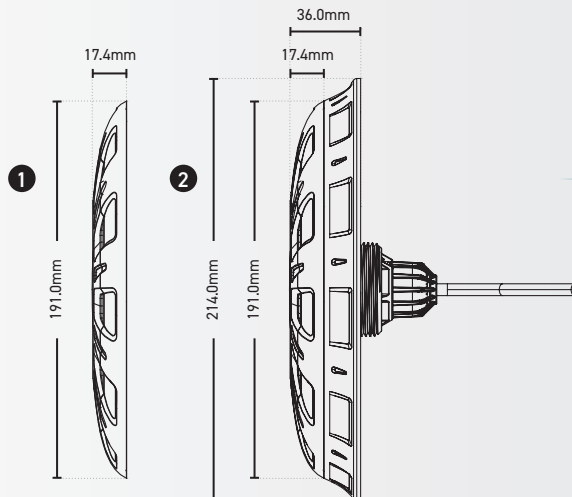

AGRX R1

- **1** STANDARD PLATE
- **2** STANDARD PLATE (Fibreglass)

AGRX R2

- **3** MINI PLATE