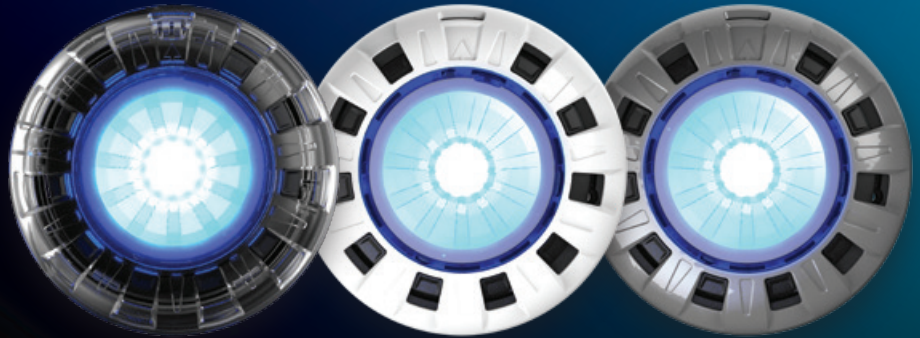

Flush design, **minimises** obtrusion into the pool and provides a **sleek, professional finish.**

Designed to suit an **extensive range** of niche lights with no unsightly adaptors, screws or exposed tiles.

# AGRX R1

AVAILABLE RIM COLOURS:

- METALLIC GREY
- WHITE

ORDER	DESCRIPTION
AGRX L12 R1 WMP	ARGON RETRO MULTI PLUS LED + STANDARD NICHE ADAPTOR PLATE - WHITE + PLUG SEAL ASSEMBLY KIT
AGRX L12 R1 GMP	ARGON RETRO MULTI PLUS LED + STANDARD NICHE ADAPTOR PLATE - MET. GREY + PLUG SEAL ASSEMBLY KIT
AGRX 001R1 WH	AGRX R1 SUNLINE ADAPTOR - WHITE
AGRX 001R1 MG	AGRX R1 SUNLINE ADAPTOR - METALLIC GREY
AGRX 004R1 WH	AGRX R1 FIBREGLASS SKIRT - WHITE
AGRX 004R1 MG	AGRX R1 FIBREGLASS SKIRT - METALLIC GREY

# AGRX R2

AVAILABLE RIM COLOURS:

- CLEAR
- METALLIC GREY (Sold Separately)
- WHITE (Sold Separately)

ORDER	DESCRIPTION
AGRX L12 R2 CMP	AGRX RETRO MULTI PLUS LED + MINI NICHE ADAPTOR PLATE - MET. GREY + CLEAR RIM + PLUG SEAL ASSEMBLY KIT
AGRX 008R2 WH	AGRX R2 RIM - WHITE
AGRX 008R2 MG	AGRX R2 RIM - METALLIC GREY
AGRX 002	AGRX 50MM FRICTION FIT ADAPTOR + O-RINGS