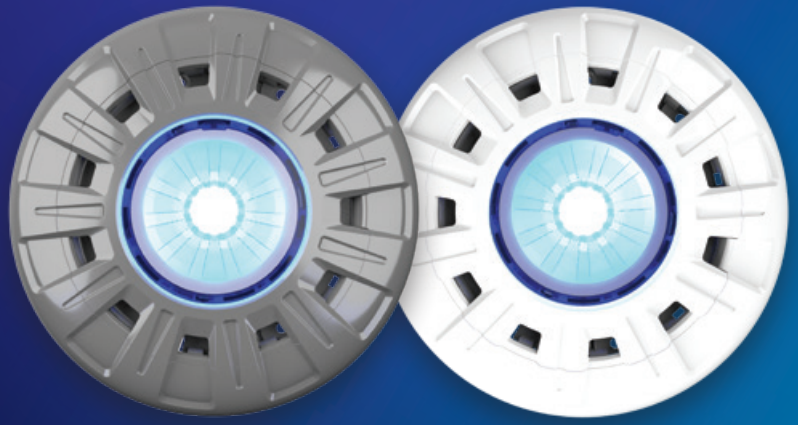

AGRX R1

AVAILABLE RIM COLOURS:

- METALLIC GREY
- WHITE