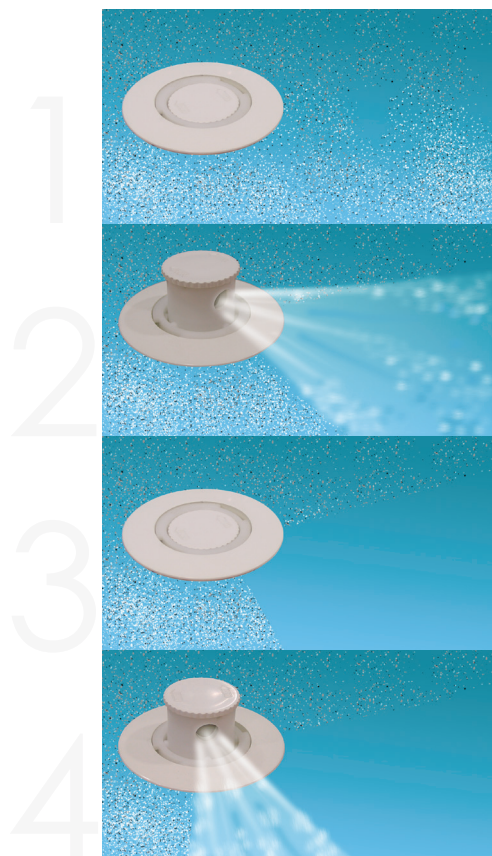

How does Net 'n' Clean work?

The Net 'n' Clean system is comprised of a series of nozzles installed in the bottom of the pool (the number of nozzles will depend on the pool size and shape) as well as one or more distribution valves that direct pressurised water through each nozzle branch sequentially. Water flows out at high pressure through the nozzles and forces the debris to the main suction while lifting fine particles into suspension where they are collected by the skimmer and deposited into the filtration system.

What's Unique about AstralPool's In floor Cleaning System?

The Distribution Valve is hydraulically driven and systematically controls the sequence of the nozzles to ensure that all debris moves towards the main drain to be collected by the filtration equipment.

The operation time for each outlet is simply adjusted via an easily accessible control knob which allows the system to be tailored to your pool. Made of corrosion proof materials, the distribution valve is easy to maintain with no special assembly tools required and a minimum number of internal parts.

AstralPool's unique Hydrospin is a bagless, cyclone filter device that should be installed between the pump and the distribution valve. Hydrospin will filter down to 40 microns while protecting the internals of the distribution valve from abrasion and wear caused by fine particles and debris. Best of all, the Hydrospin is easily emptied in 5 seconds with the turn of a valve while the pump is running.