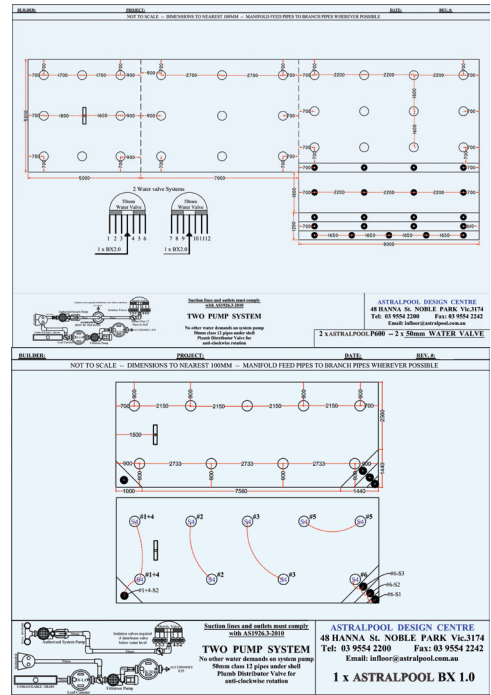

Complete Engineering

AstralPool also offer a free design service through our dealers to plan the exact location each nozzle is installed in the pool to obtain the ultimate cleaning result.

Combined with the AstralPool's Connect 10 Pool and Spa Controller, your whole pool filtration and in floor cleaning system is easily integrated for perfect cleaning while maximising energy savings.

Connect 10 internet gateway allows you to control your pool via your smart phone, tablet or computer from anywhere in the world and can communicate and give control over sanitizing, water balance, temperature, lighting and operating hours.

Available from:

- Melbourne: 03 8796 8600
- Sydney Seven Hills: 02 9853 2100
- Sydney Moorebank: 02 8778 9500
- Brisbane: 07 3308 5400
- Gold Coast: 07 5552 2600
- Townsville: 07 4796 0100
- Adelaide: 08 8152 7600
- Perth: 08 9350 2600

sales@astralpool.com.au
www.astralpool.com.au