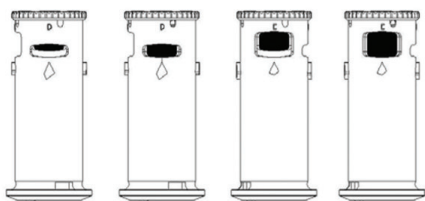

How does Net 'n' Clean work?

The Net 'n' Clean system is comprised of a series of nozzles installed in the bottom of the pool (the number of nozzles will depend on the pool size and shape) as well as one or more distribution valves that direct pressurised water through each nozzle branch sequentially. Water flows out at high pressure through the nozzles and forces the debris to the main suction while lifting fine particles into suspension where they are collected by the skimmer and deposited into the filtration system.